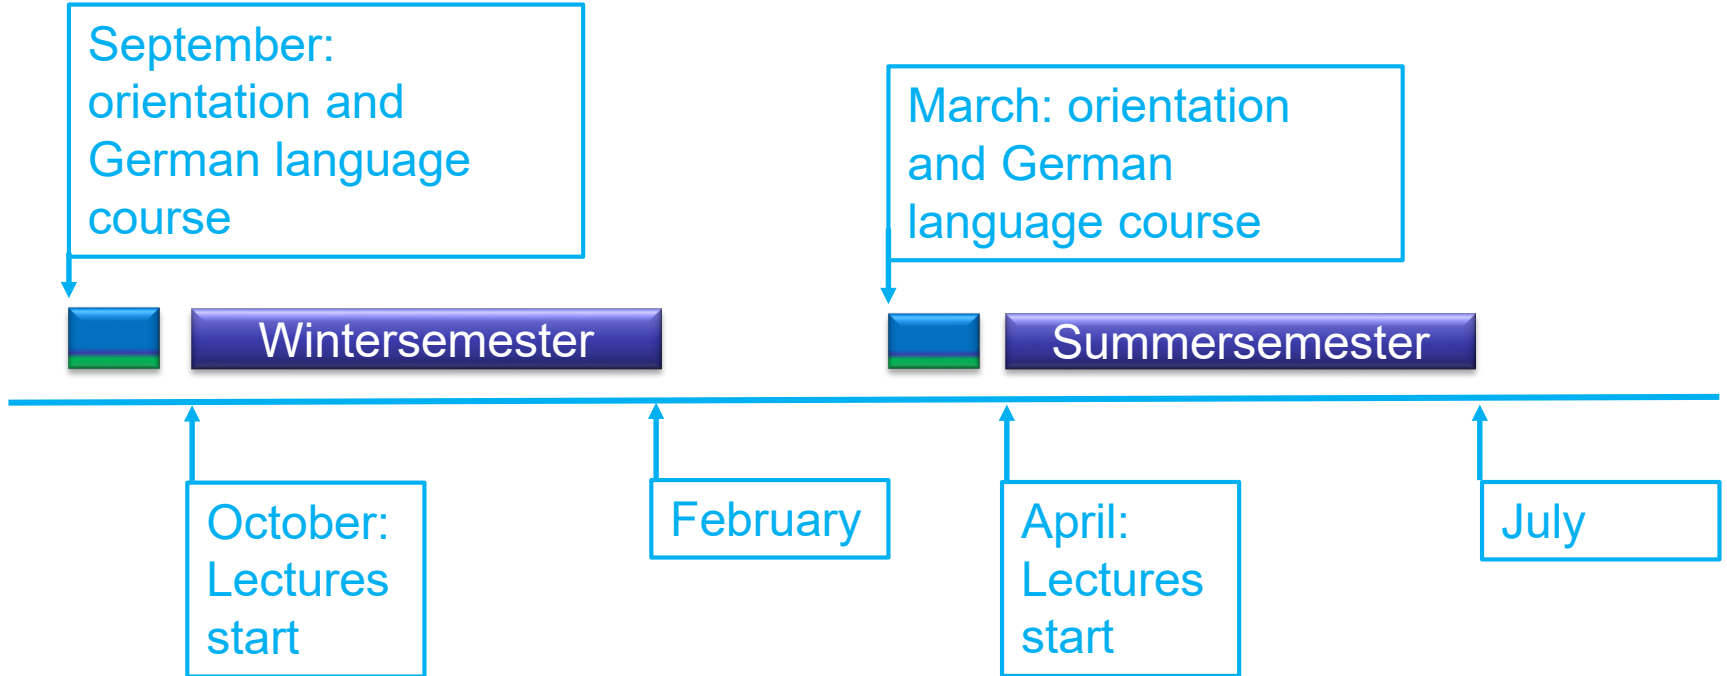

Come to TU Darmstadt as Exchange Student!