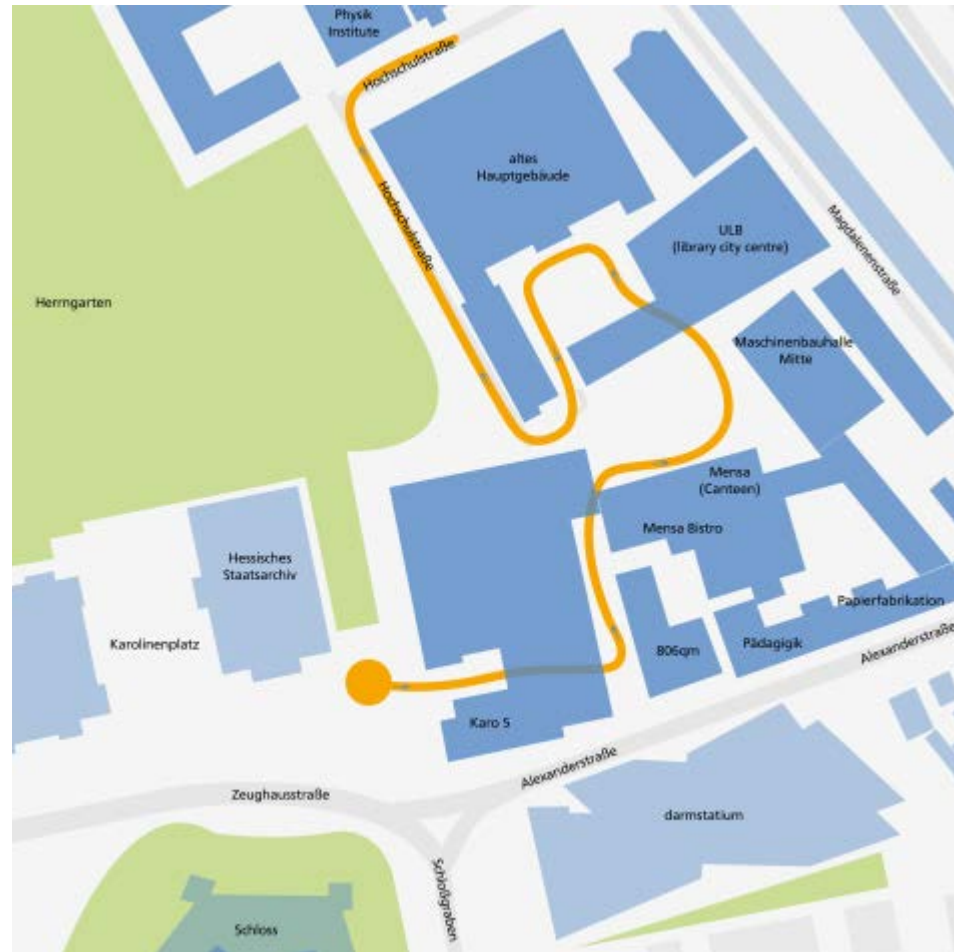

Darmstadt: Your Place of Study

TECHNISCHE
UNIVERSITÄT
DARMSTADT

[Campus tour video](#)